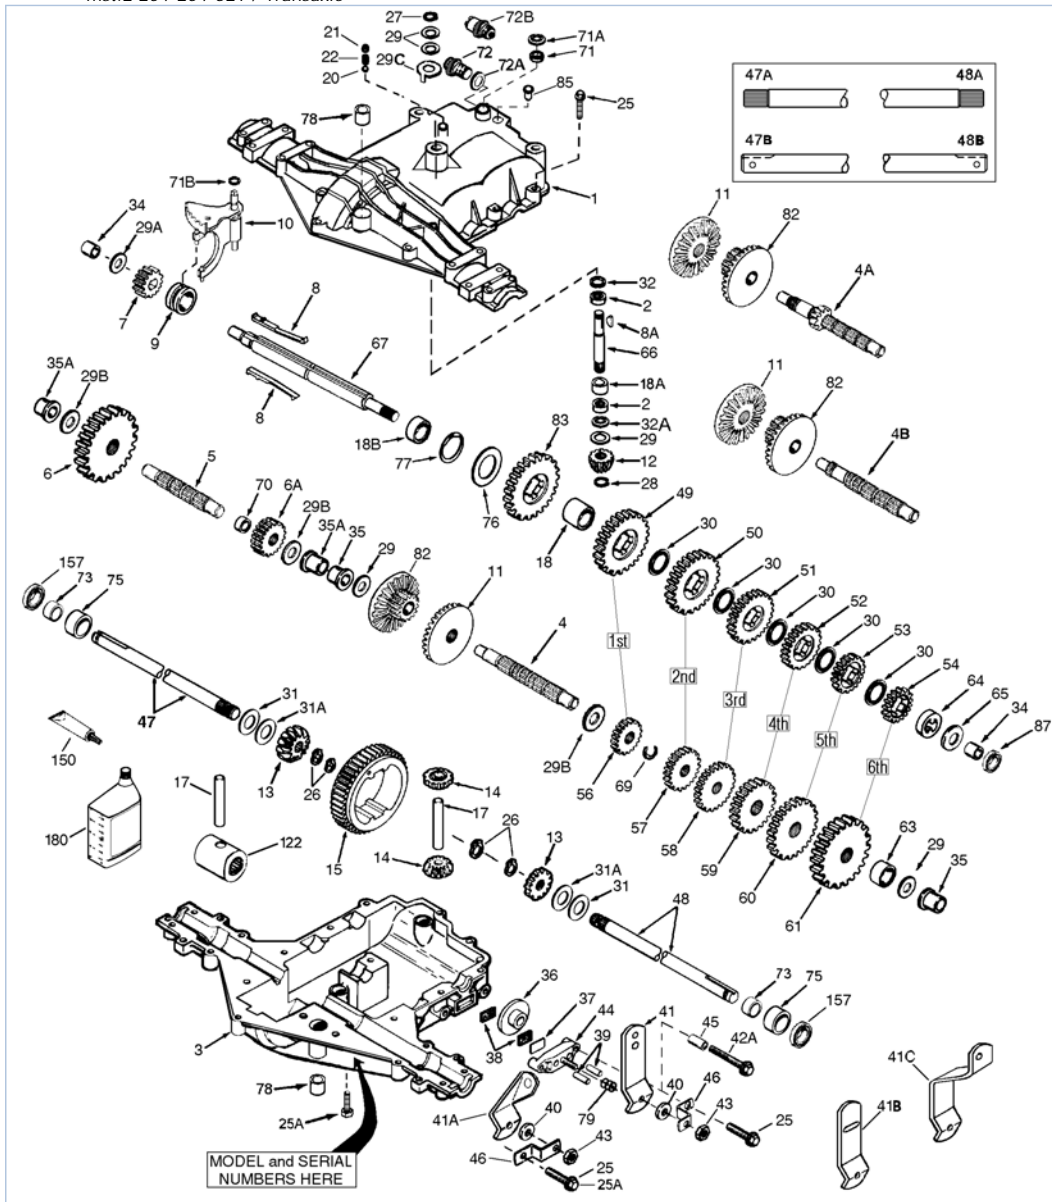

## Part List

mst.2 204-204-521 / Transaxle

REF #	ITEM #	DESCRIPTION	QTY	REMARK
1	772137	Transaxle Cover	1	
2	780086A	Needle Bearing	2	
3	770123	Transaxle Case	1	
4A	776404	Countershaft & Gear (10 teeth)	1	
5	776397	Output Shaft	1	
6	778331	Spur Gear (38 teeth)	1	
6A	778332	Spur Gear (15 teeth-steel)	1	
7	778330	Spur Gear (11 teeth-steel)	1	
8	792136A	Shift Key	2	
9	784352	Shift Collar	1	
10	784378	Shift Rod & Fork	1	
11	778334	Bevel Gear (30 teeth)	1	
12	778309	Input Bevel Pinion (13 teeth)	1	
13	778221	Bevel Gear (16 teeth)	2	
14	778068	Bevel Pinion (16 teeth)	2	
15	778312A	Ring Gear (43 teeth)	1	
17	786139	Drive Pin	1	
18	786102	Spacer	1	
20	792077A	Ball 5/16" dia	1	
21	792078	Set Screw 3/8-16 x 3/8"	1	
22	792079	Spring	1	
25	792073A	Screw 1/4-20 x 1-1/4"	18	
26	792125	Retaining Ring (pkg of 2)	4	
27	792035	Retaining Ring	1	
28	788040	Retaining Ring	1	
29	780072	Washer	6	
29A	780160	Washer	1	
30	780108	Washer	3	
31	780001	Washer (.056 wide) (USE AS NEEDED)	2	
31A	780195	Flat washer	2	
32	788083	Oil Seal 5/8"	1	
34	780194	Bushing	2	
35	780193	Flanged Bushing	4	
36	790075	Brake Disk	1	
37	790007	Brake Pad Plate	1	
38	799021	Brake Pad (pkg of 2)	2	
39	786026	Dowel Pin	2	
40	792076A	Flat washer	1	
41	790034	Brake Lever	1	
42	792073A	Screw 1/4-20 x 1-1/4"	1	
42A	792085A	Screw 1/4-20 x 2-1/4"	1	
43	792075	Locknut 5/16-24	1	
44	790025	Brake Pad Holder	1	
45	786066	Spacer	1	
46	786086	Brake Lever Bracket	1	
47	774999	Axle (11-1/16" long)	1	
48	774689	Axle (15-5/8" long)	1	
49	778357	Spur Gear (40 teeth-steel)	1	
50	778338	Spur Gear (27 teeth)	1	
51	778354	Spur Gear (23 teeth)	1	
52	778350	Spur Gear (16 teeth-steel)	1	
57	778337	Spur Gear (13 teeth)	1	
58	778353	Spur Gear (17 teeth)	1	
59	778349	Spur Gear (24 teeth)	1	
63	786071	Countershaft Spacer 1-1/8" x 3/8"	2	
64	786072	Brake Shaft Spacer 1-3/8" x 3/8"	2	
65	780189	Washer	1	
66	776422	Input Shaft	1	